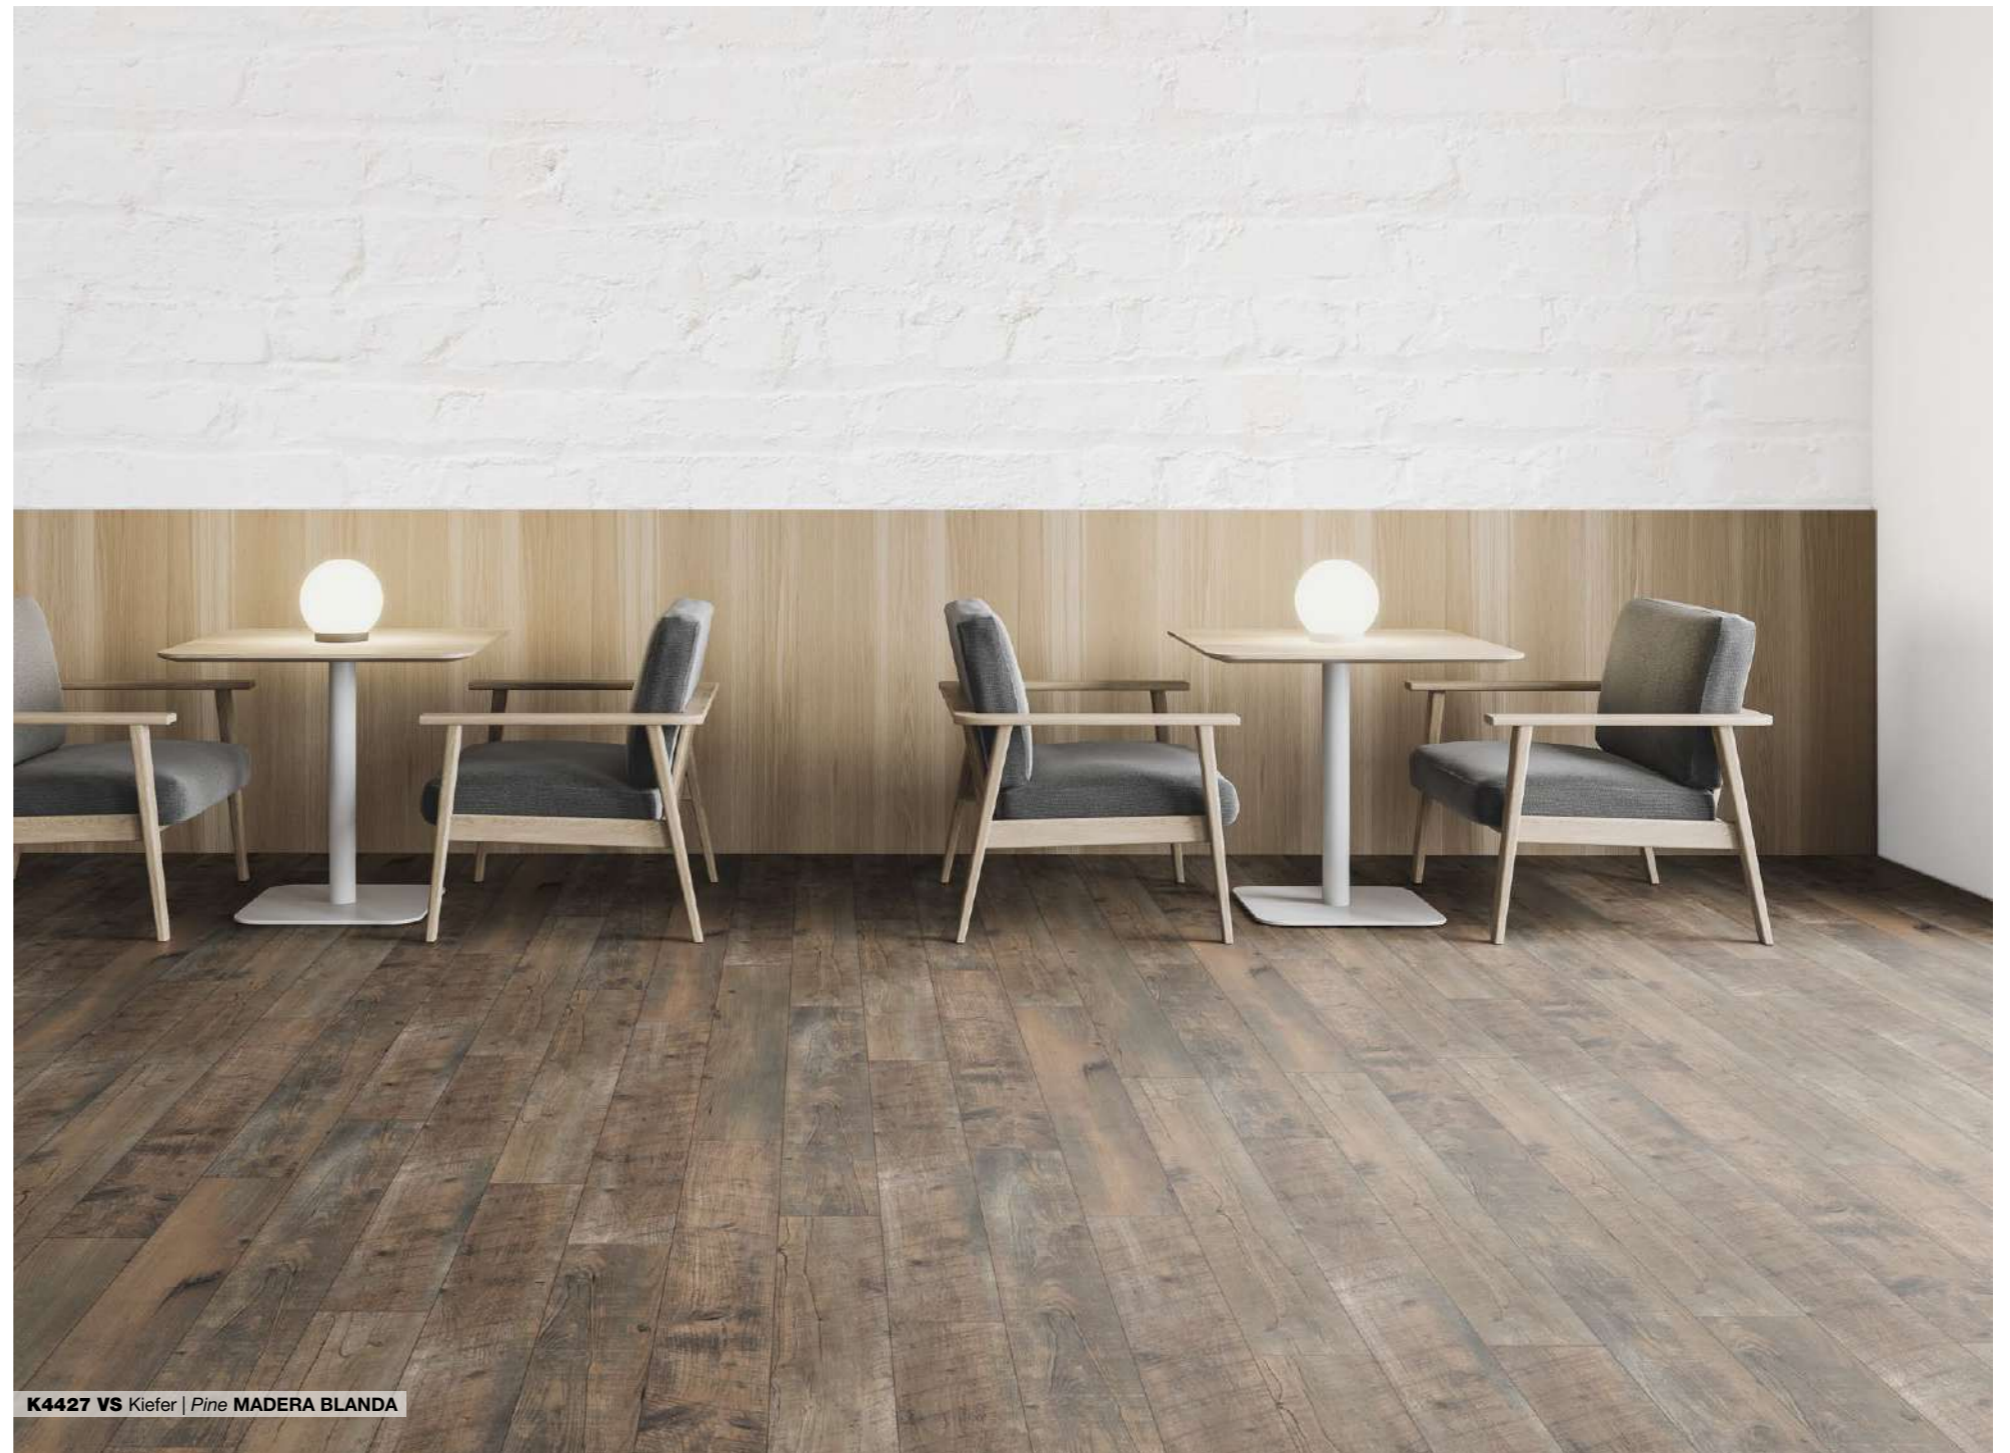

K4427 VS Kiefer | Pine **MADERA BLANDA**