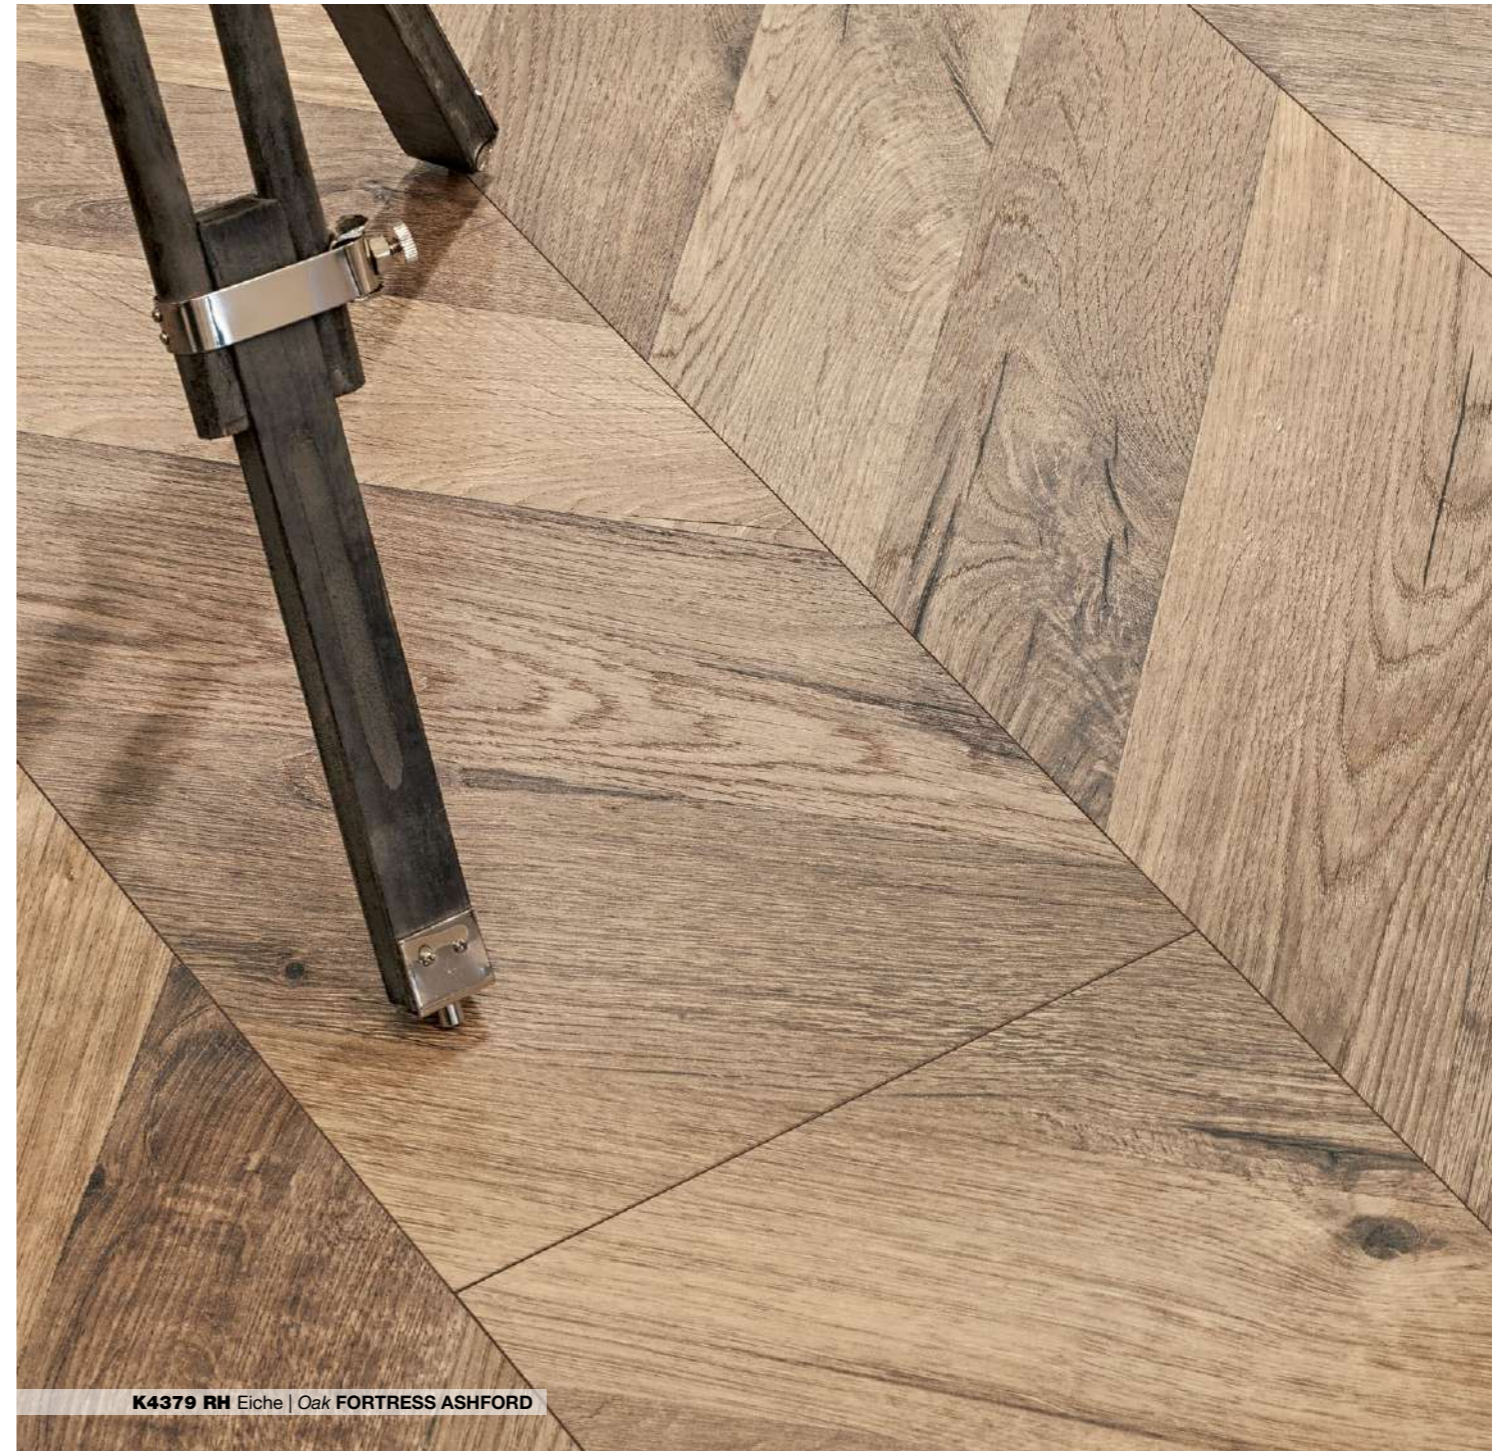

NATURAL TOUCH

8.0 Breitediele | 8.0 Wide Plank